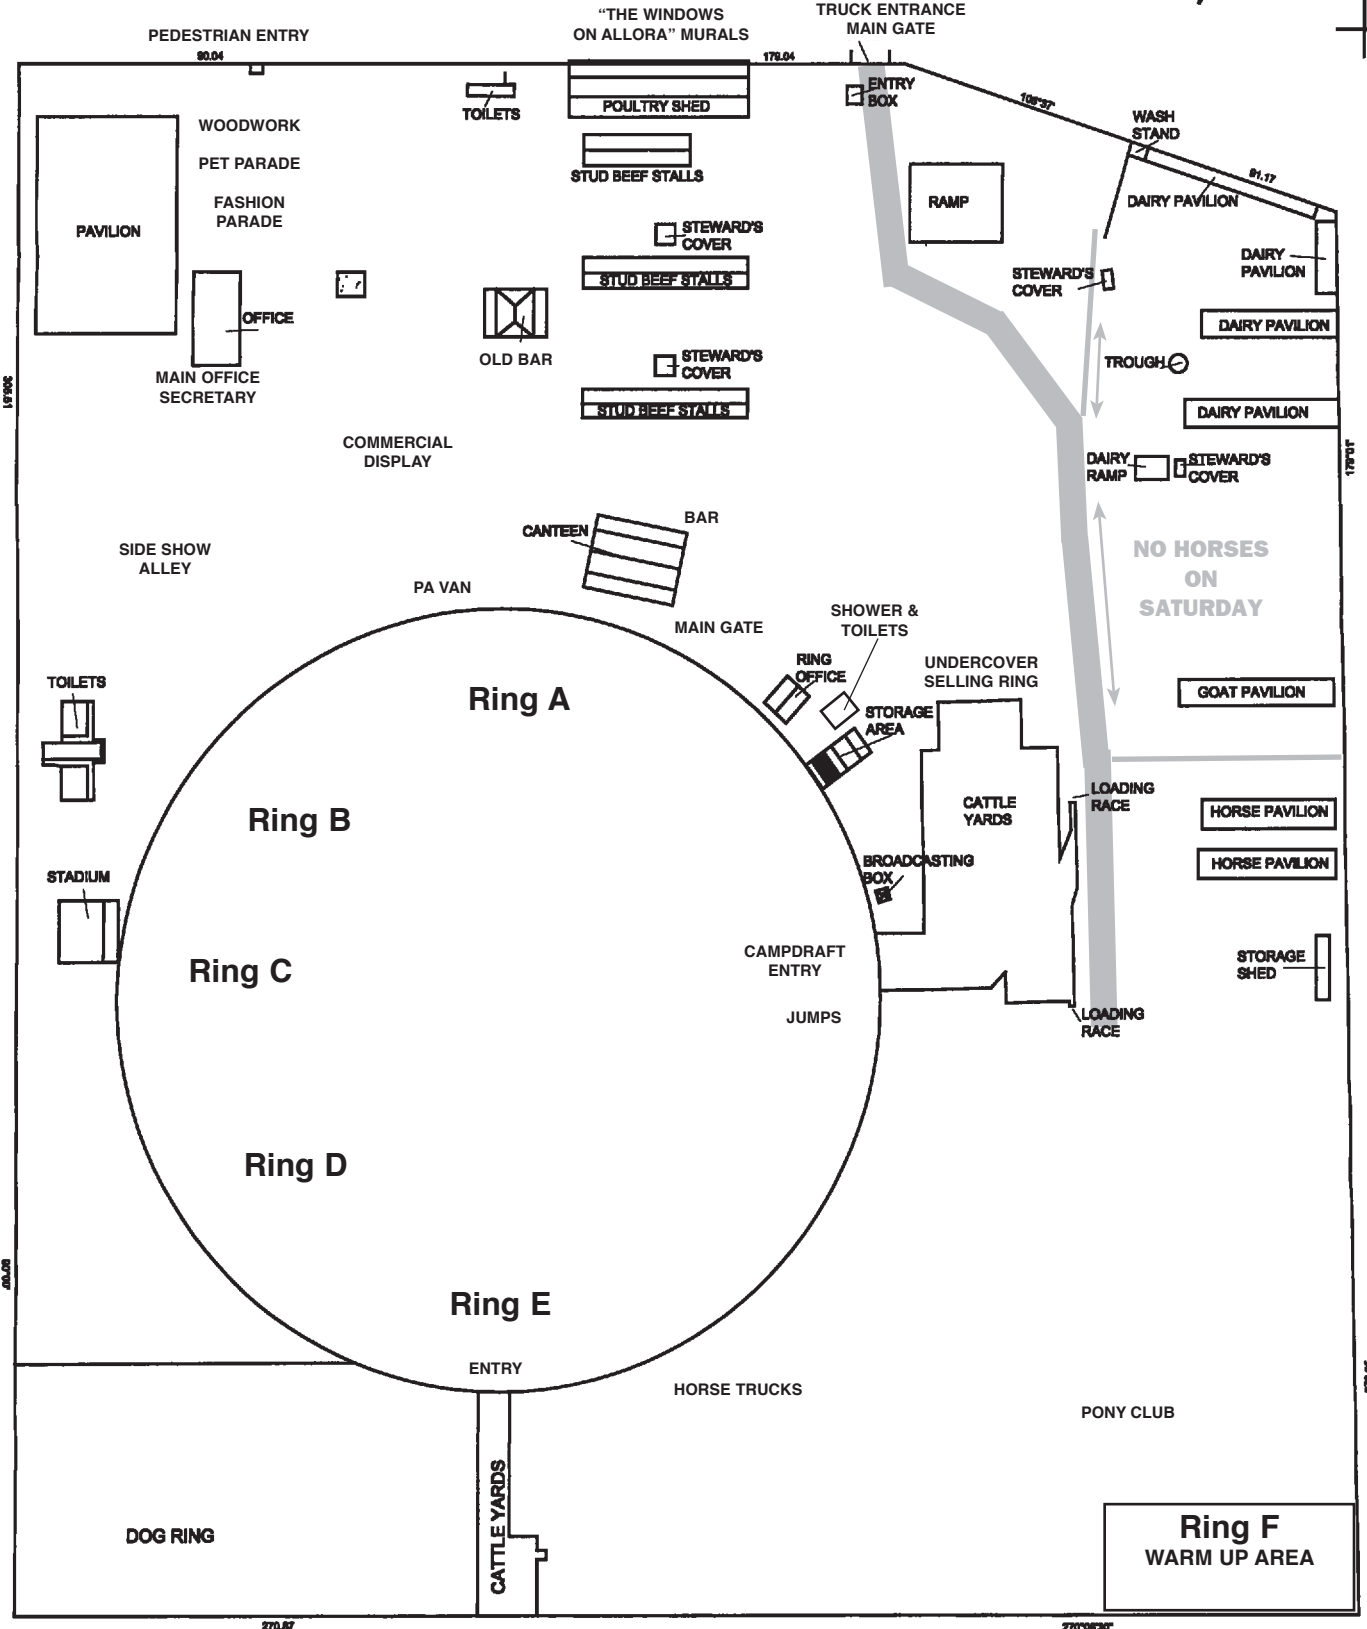

NEW ENGLAND HIGHWAY

DARLING STREET

SOUTH STREET

270.87

270.87

187.96

270.87

187.96

270.87